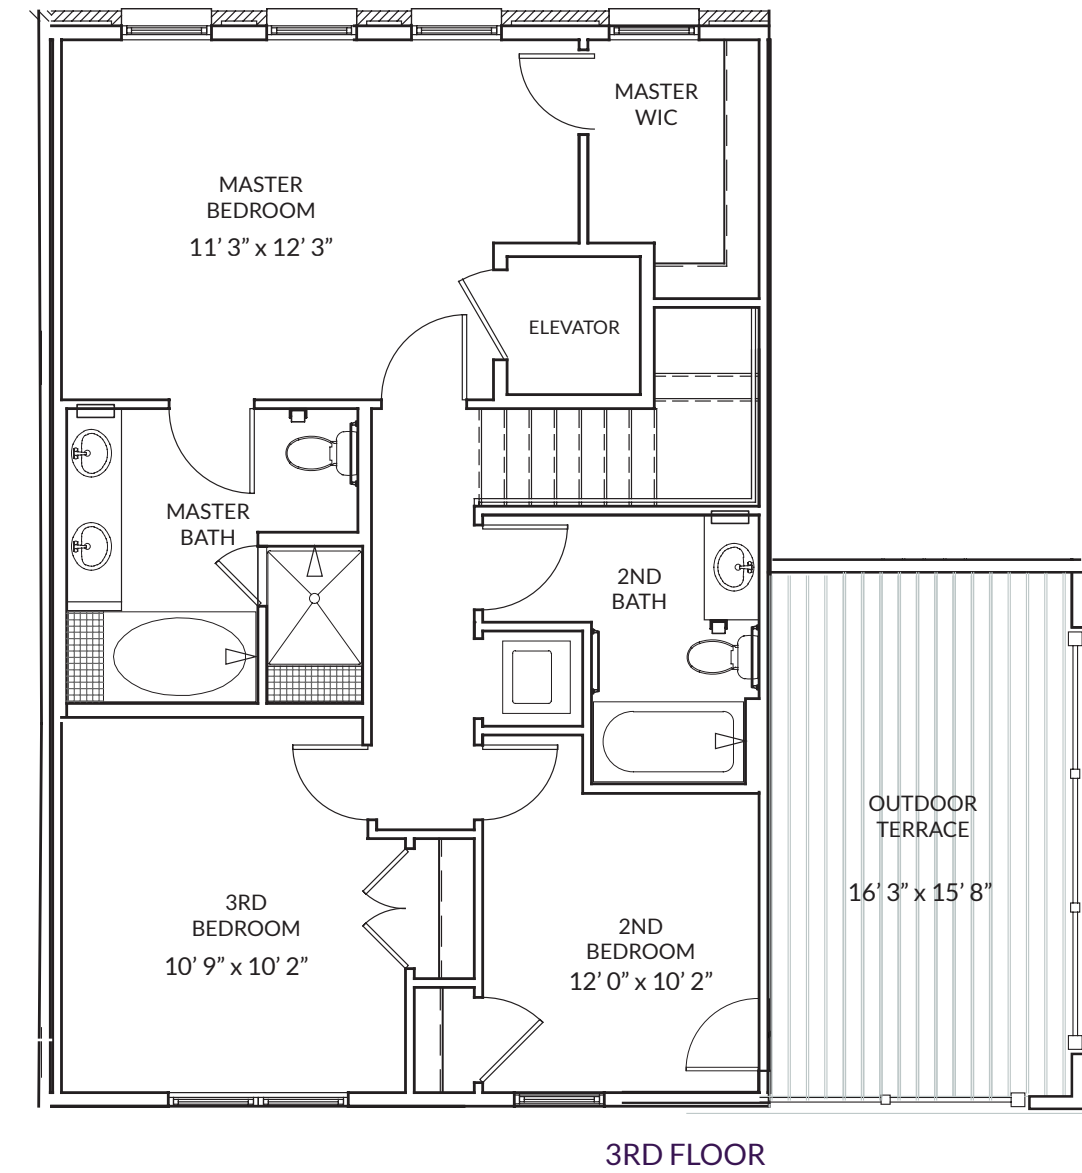

OPTIONS

TOWNS OF
**LANSDOWNE
SQUARE**

TOWNS OF
LANSDOWNE
SQUARE

BUILDING F

3BR : DEN : 2.5BA
RESIDENCES 2 & 6

All dimensions are approximate and subject to final verification. Sizes, finishes and layout may differ. Verify all dimensions and finishes with sales manager.