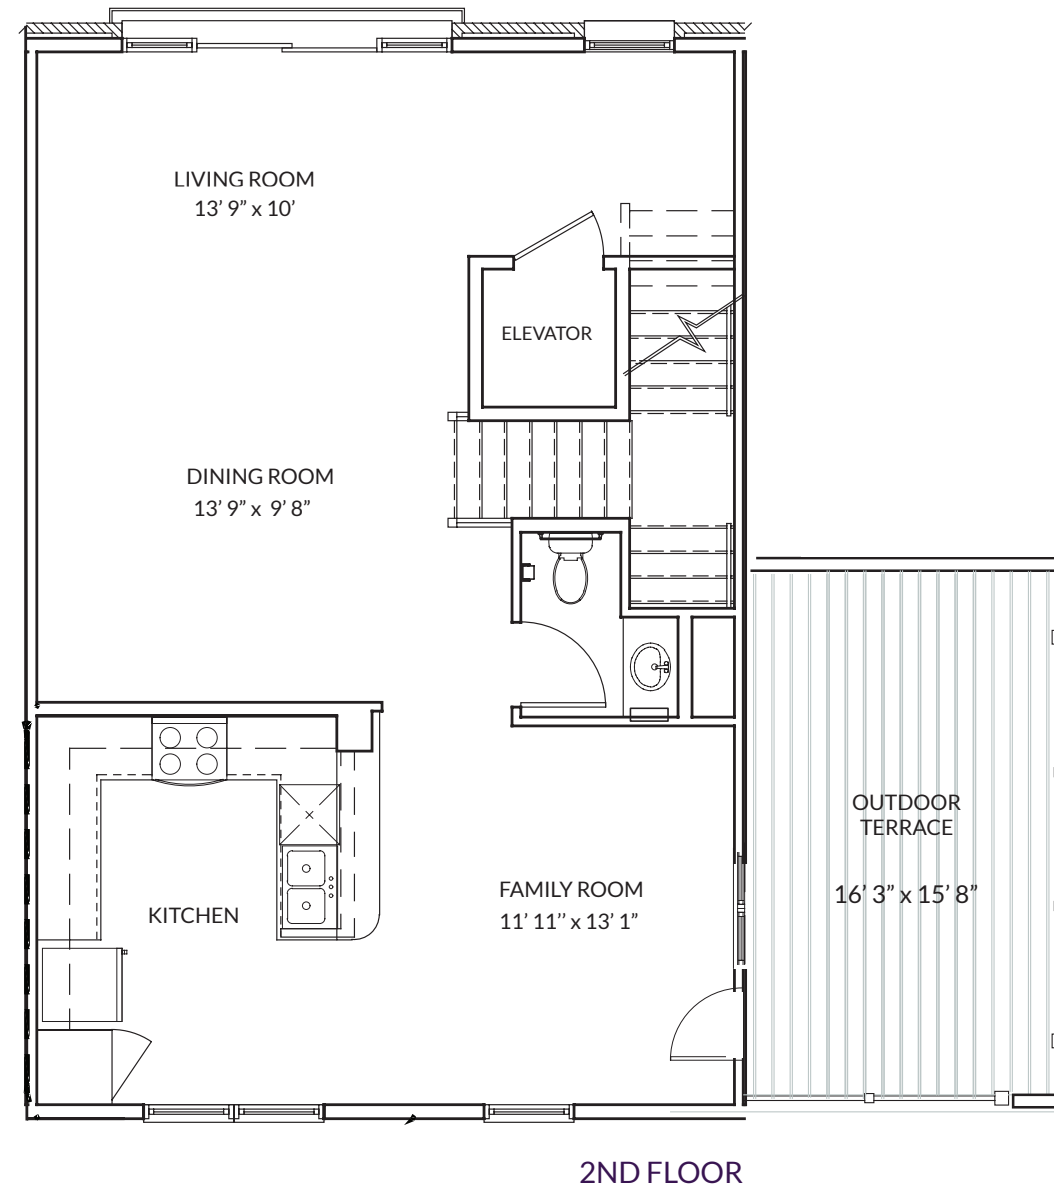

OPTIONS

TOWNS OF
**LANSDOWNE
SQUARE**

TOWNS OF
LANSDOWNE
SQUARE

BUILDING F

3BR : DEN : 2.5BA
RESIDENCES 2 & 6

All dimensions are approximate and subject to final verification. Sizes, finishes and layout may differ. Verify all dimensions and finishes with sales manager.