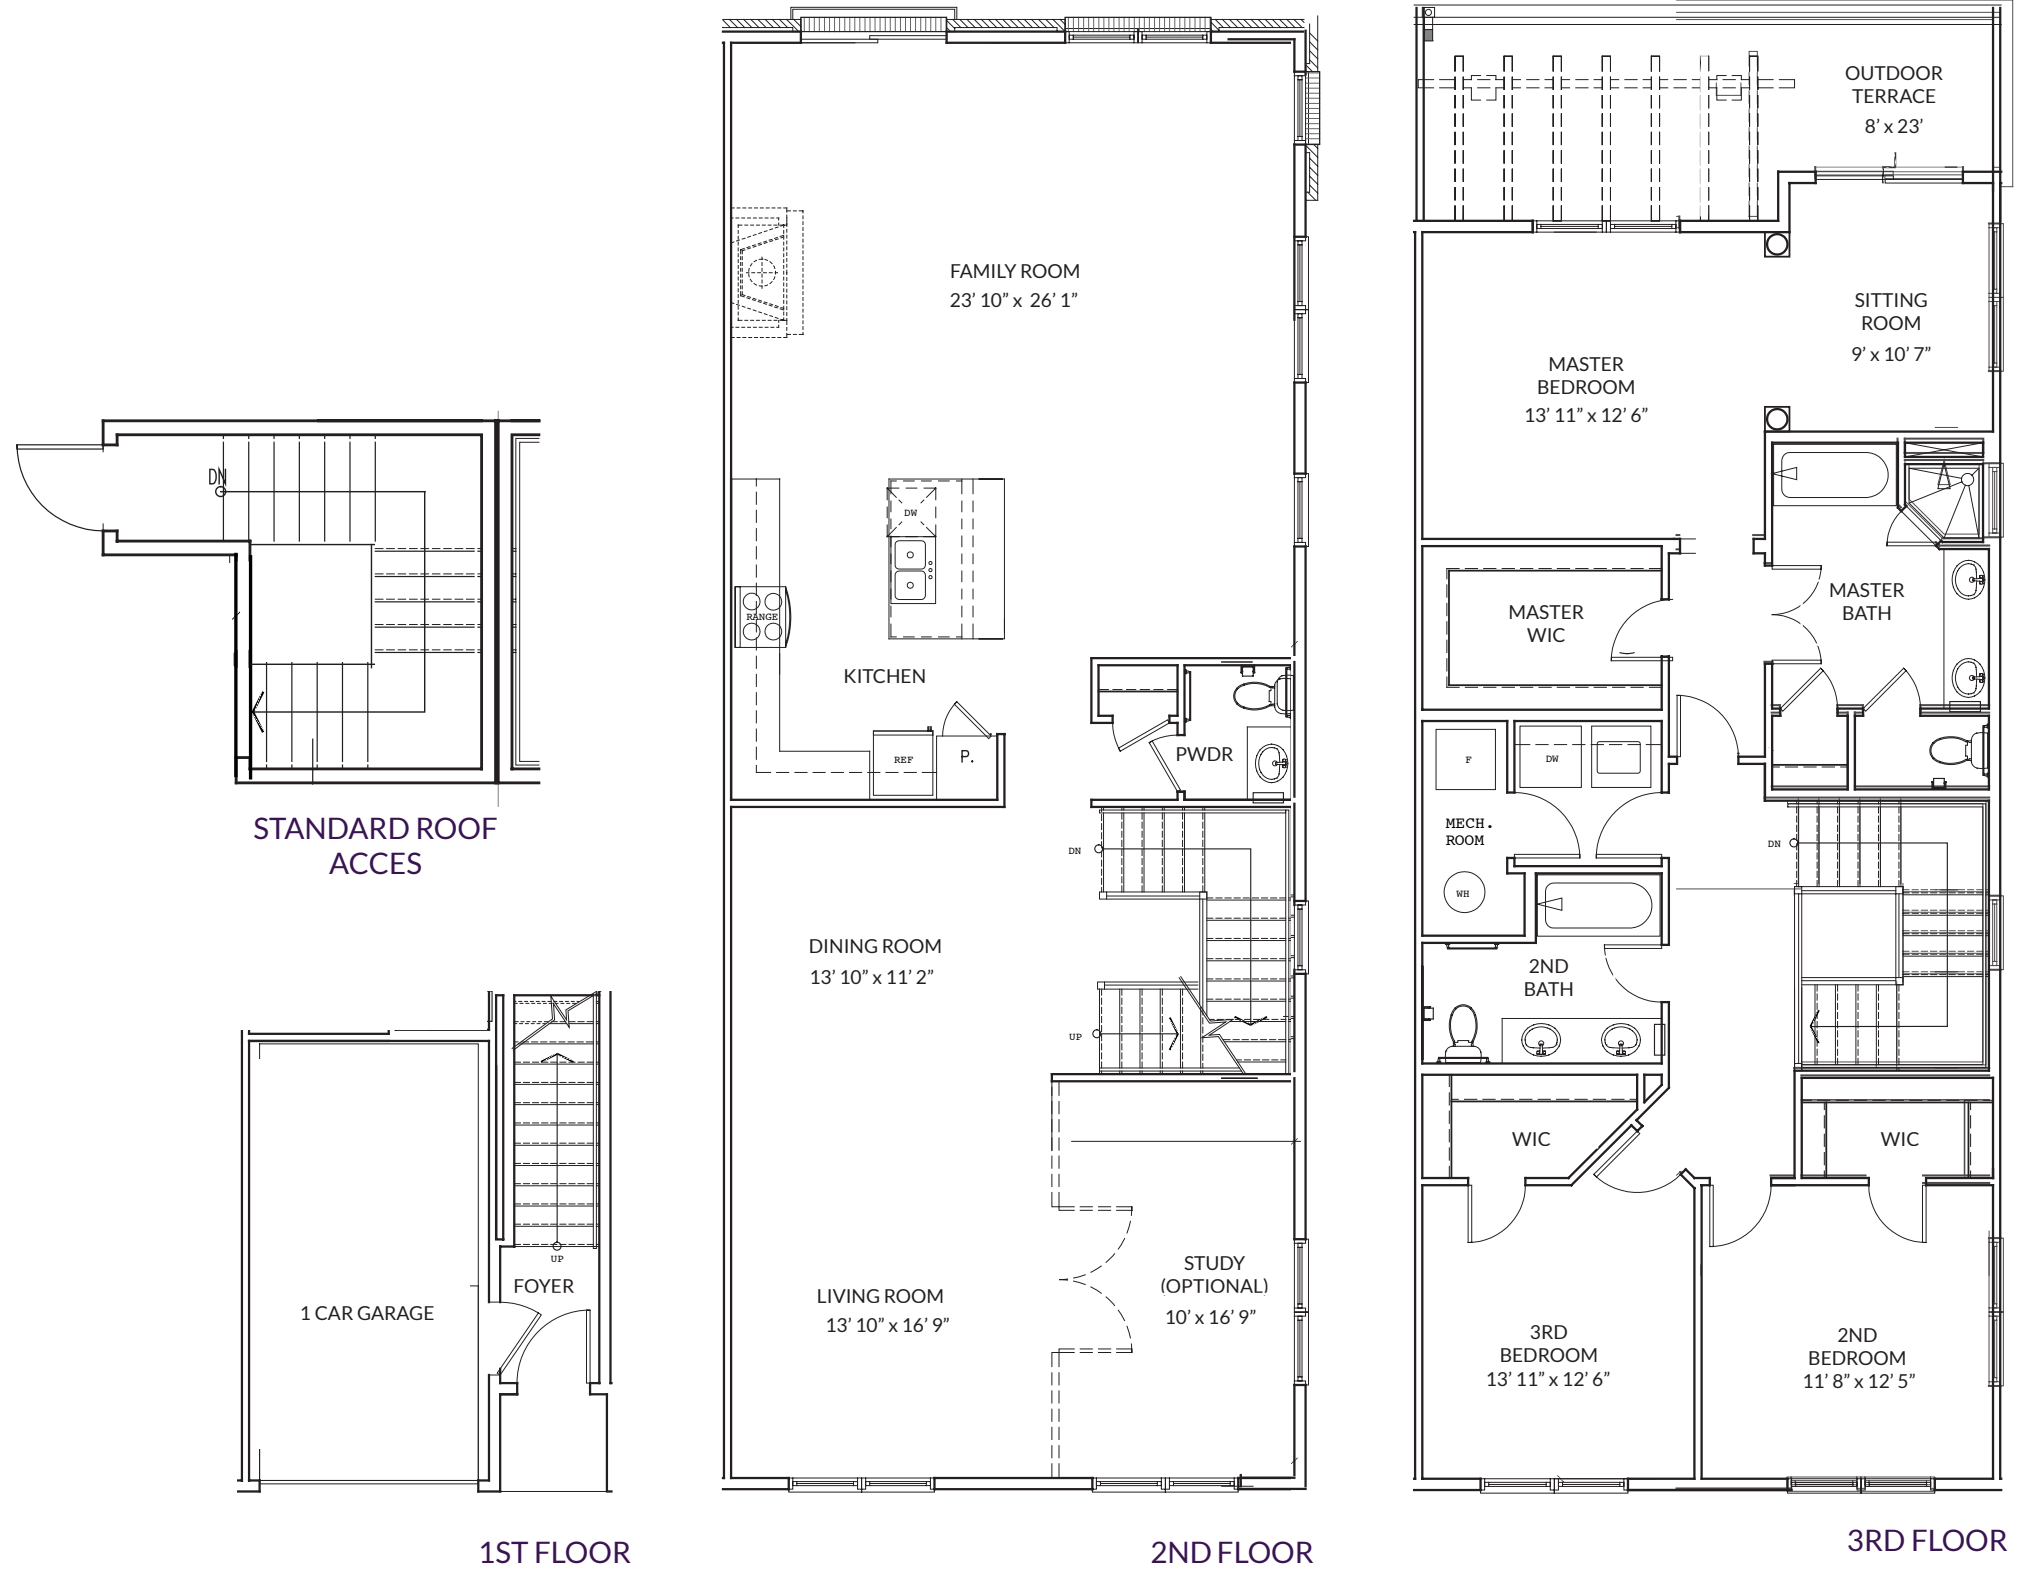

OPTIONS

2ND FLOOR

703.763.2721
LiveLansdowne.com

McWilliams
Ballard  

TOWNS OF
LANSDOWNE
SQUARE

BUILDING R
RESIDENCES 1 & 7

BUILDING R

3BR : 2.5BA

RESIDENCES 1 & 7

All dimensions are approximate and subject to final verification. Sizes, finishes and layout may differ. Verify all dimensions and finishes with sales manager.