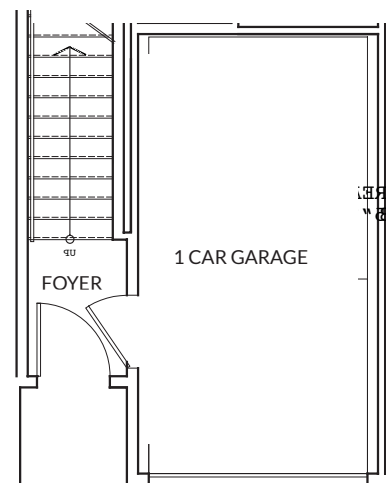

OPTIONS

703.763.2721
LiveLansdowne.com

McWilliams Ballard 

TOWNS OF
LANSDOWNE
SQUARE

BUILDING R
RESIDENCE 4

TOWNS OF
LANSDOWNE
SQUARE

BUILDING R

3BR : 2.5BA

RESIDENCE 4

STANDARD ROOF
ACCES

1ST FLOOR

2ND FLOOR

3RD FLOOR

All dimensions are approximate and subject to final verification. Sizes, finishes and layout may differ. Verify all dimensions and finishes with sales manager.