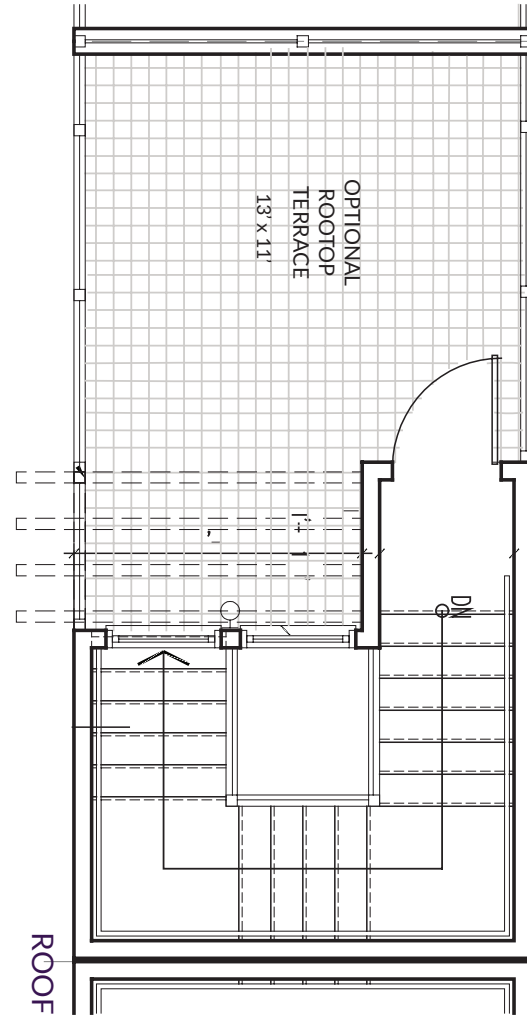

OPTIONS

703.763.2721
LiveLansdowne.com

McWilliams Ballard 

TOWNS OF
LANSDOWNE
SQUARE

BUILDING R
RESIDENCE 4

TOWNS OF
LANSDOWNE
SQUARE

BUILDING R

3BR : 2.5BA

RESIDENCE 4

STANDARD ROOF
ACCES

1ST FLOOR

2ND FLOOR

3RD FLOOR

All dimensions are approximate and subject to final verification. Sizes, finishes and layout may differ. Verify all dimensions and finishes with sales manager.