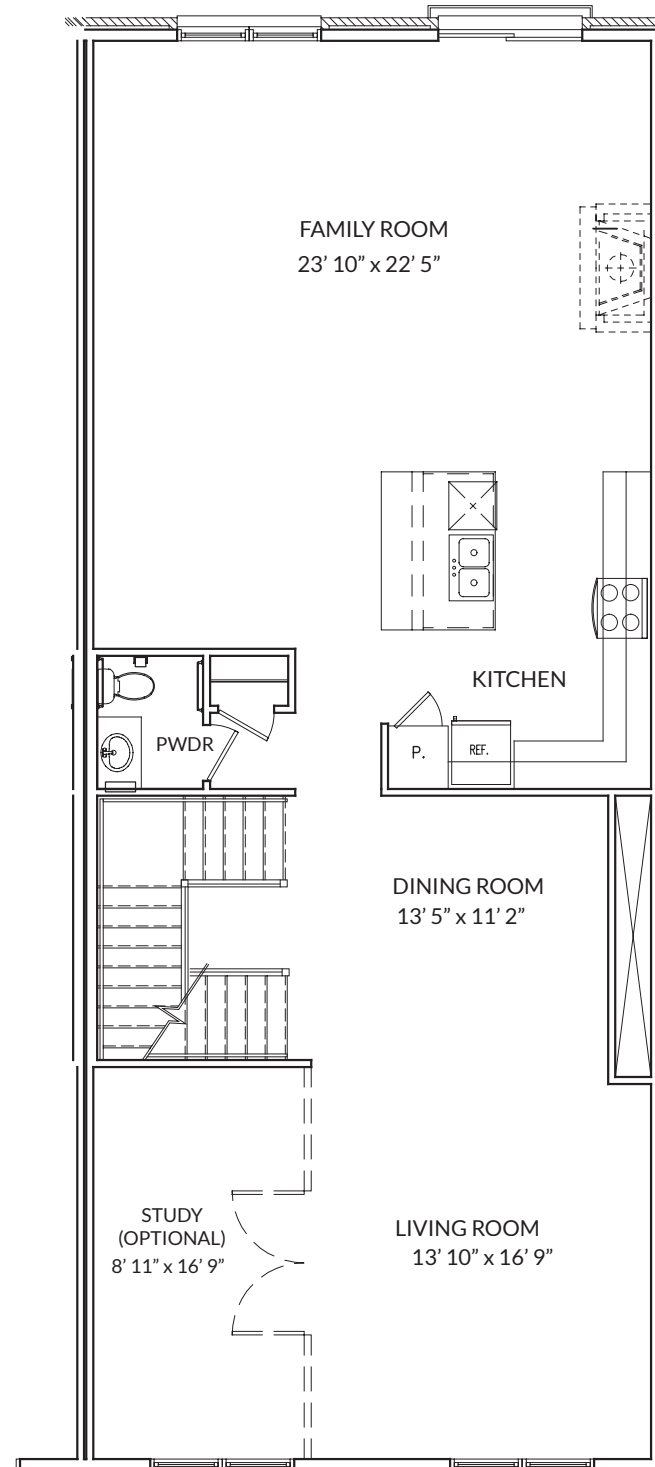

OPTIONS

703.763.2721
LiveLansdowne.com

McWilliams Ballard 

TOWNS OF
LANSDOWNE
SQUARE

BUILDING R
RESIDENCE 4

TOWNS OF
LANSDOWNE
SQUARE

BUILDING R

3BR : 2.5BA

RESIDENCE 4

STANDARD ROOF
ACCES

1ST FLOOR

2ND FLOOR

3RD FLOOR

All dimensions are approximate and subject to final verification. Sizes, finishes and layout may differ. Verify all dimensions and finishes with sales manager.