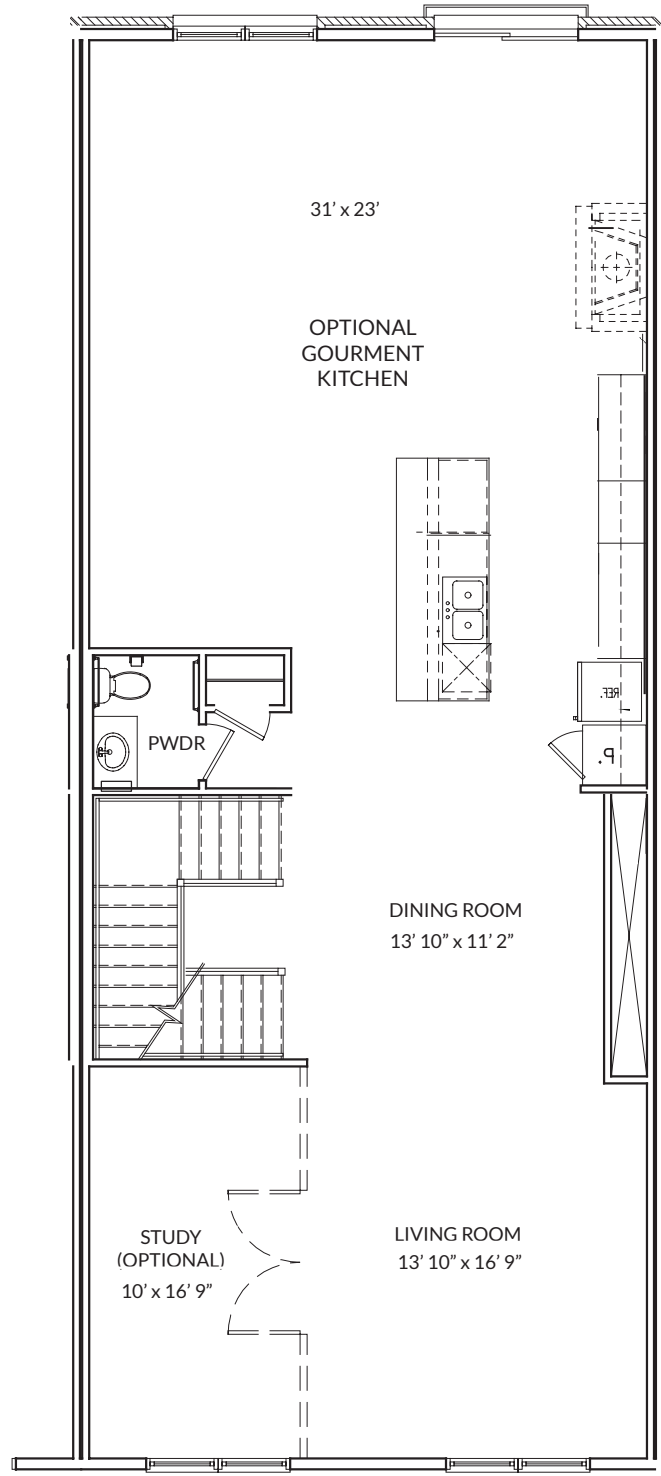

OPTIONS

703.763.2721
LiveLansdowne.com

McWilliams Ballard 

TOWNS OF
LANSDOWNE
SQUARE

BUILDING R
RESIDENCE 4

TOWNS OF
LANSDOWNE
SQUARE

BUILDING R

3BR : 2.5BA

RESIDENCE 4

STANDARD ROOF
ACCES

1ST FLOOR

2ND FLOOR

3RD FLOOR

All dimensions are approximate and subject to final verification. Sizes, finishes and layout may differ. Verify all dimensions and finishes with sales manager.