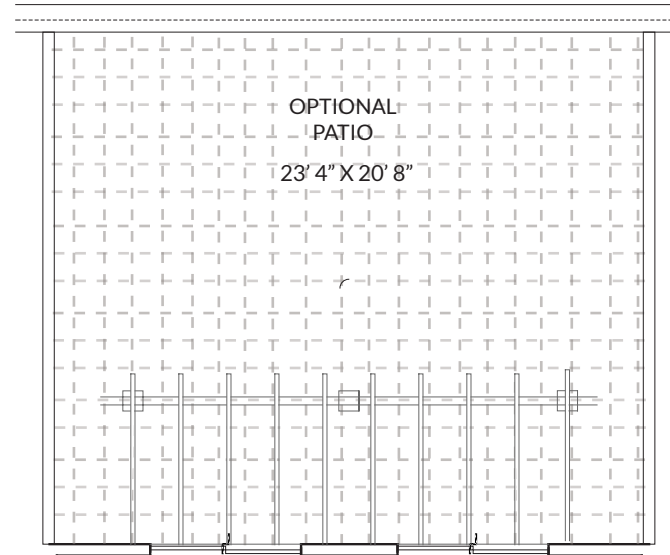

OPTIONS

TOWNS OF
LANSDOWNE
SQUARE

BUILDING S

3BR : 2.5BA

RESIDENCES 2, 3, 7 & 8

1ST FLOOR

2ND FLOOR

3RD FLOOR

All dimensions are approximate and subject to final verification. Sizes, finishes and layout may differ. Verify all dimensions and finishes with sales manager.