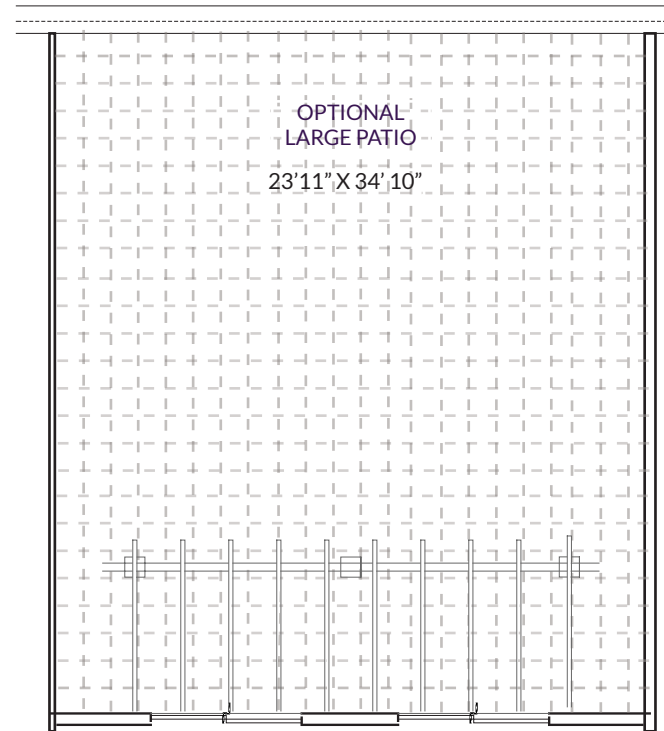

OPTIONS

TOWNS OF
**LANSDOWNE
SQUARE**

TOWNS OF
LANSDOWNE
SQUARE

BUILDING S

3BR : 2.5BA

RESIDENCE 4 & 5

1ST FLOOR

2ND FLOOR

3RD FLOOR

All dimensions are approximate and subject to final verification. Sizes, finishes and layout may differ. Verify all dimensions and finishes with sales manager.